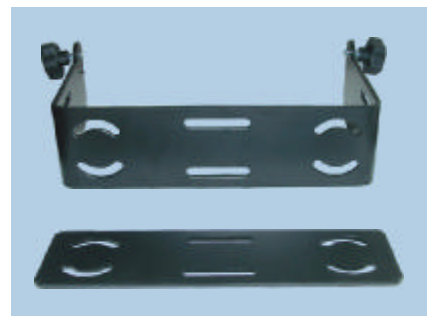

Mounting Kit